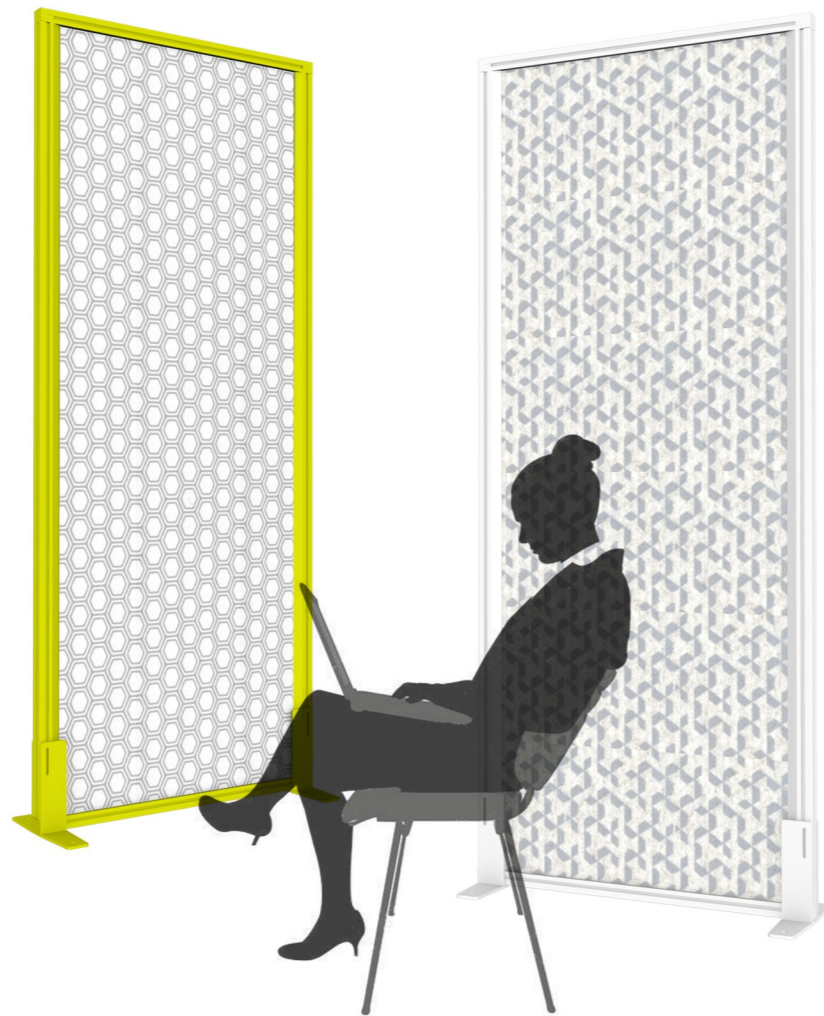

Eco Panel

Standing Eco Panel Privacy Screen with Pedestal feet
 Comes in a range of patterns & colours with your choice of powdercoat colour for Aluminium Trim.
 Eco Panel can also be used for desk partitioning.

Define

Define Meeting Table Frame
 2400 x 1200mm White Top

City Swivel Meeting Room/ Visitor Chair

Define
 Your Workspace

Define Desk
with Cube
30 Screen

Mobile Caddy

Function Wall

Cable Tray

Lira 100

Eco Panel with Yellow Powdercoat Aluminium Trim

Define
Your Workspace

Define
Your Workspace

Define
Workstation
with Screen or
Modesty

Captiv
VDU
Arm

White Mobile

Workstation with Cube 30 Screen

Workstation with Modesty

4 Man
Pod with
Cube 30
Screen

Image showing: 4 Way Pod with 4 x 1800 x 700mm Tops
2 x 1700 x 600mm Cube 30 Screens
Power and Data in Cable Tray below